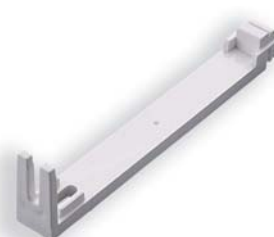

## Plastic and Aluminium

STBRACKET  
Standard Bracket  
Box 50 or Pack 3

STEND  
Roman/festoon End Stops  
Box 100 pairs or Pack 2

STGLIDER  
Glide Hook  
Box 400 or Pack 10

STRUNNER  
Runner  
Box 750 Pack 10

STCONNECT  
Joint  
Box 50 or Pack 1

STGUIDE  
Cord Guide  
Box 200

SWALLEND  
Swift/Swallow End Stop  
Box 100 or Pack 2

SWBRACKET  
Valance Bracket  
Box 50 or Pack 2

SWGLIDER  
Glide Hook  
Box 400 or Pack 10